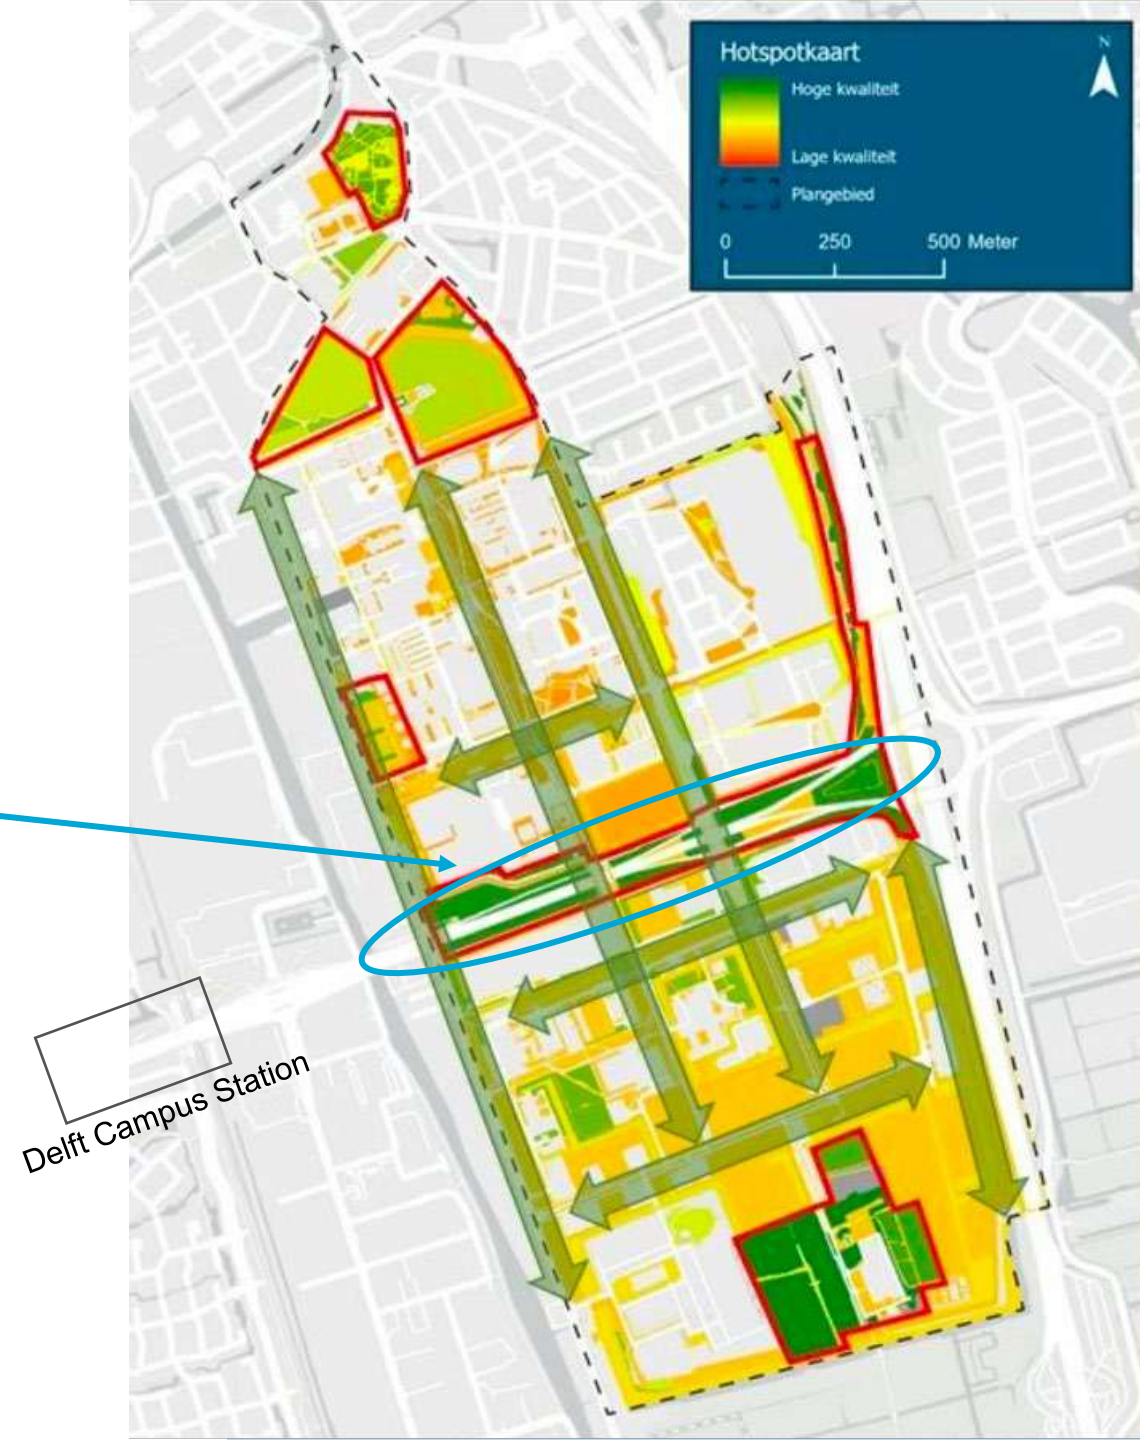

Hotspots, Connections & Corridors

Campus is an area with many different biotopes and species:

- The Campus hosts several ecological hotspots
- Campus North:
 - Botanical Garden Gele & Scheikunde site
- Campus South:
 - Wooded areas around Kruithuisweg & Thijsseweg
- Green corridors & waterways are needed to move between hotspots safely

Hotspots, Connections & Corridors

The Campus is an area with many different biotopes & species:

- The Campus hosts several **ecological hotspots**
- Campus North:
 - Botanical Garden Gele & Scheikunde site
- Campus South:
 - Wooded areas around Kruithuisweg & Thijsseweg
- Green corridors & waterways are needed to move between hotspots safely 