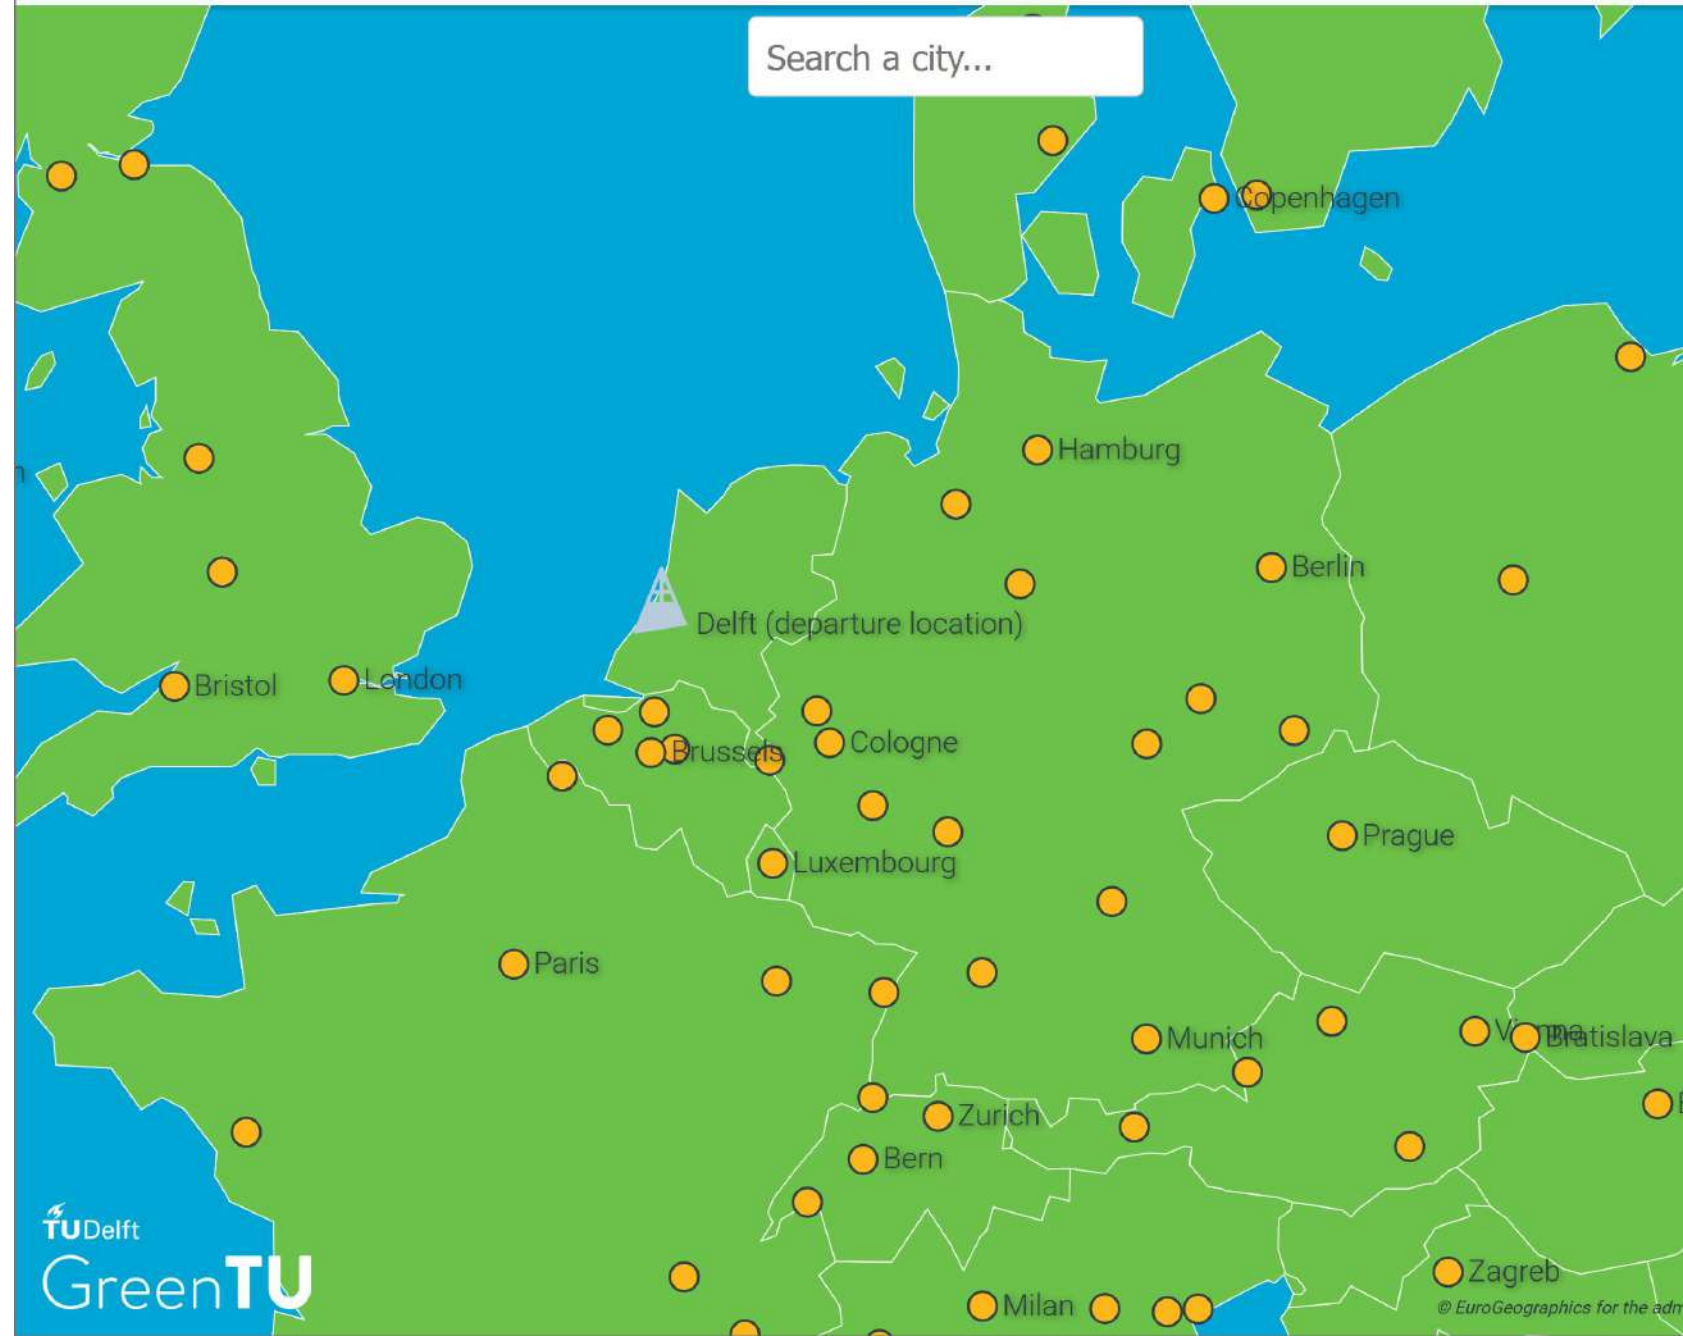

Hotspots, Connections & Corridors

The Campus is an area with many different biotopes & species:

- The Campus hosts several **ecological hotspots**
- Campus North:
 - Botanical Garden Gele & Scheikunde site
- Campus South:
 - Wooded areas around Kruithuisweg & Thijsseweg
- Green corridors & waterways are needed to move between hotspots safely 

Activities & Community

- Several ongoing greening projects:
 - **Stadsklimaatbos** at ABE Faculty
 - Building (re)designs: **Green Façade** at CEG faculty
- Staff & Students are involved
 - BioBlitz: tracking species on campus through **ObsIdentify** app.
Goal: record 1100 species in one year (2024-2025)!
 - **Annual Tree Planting Event** on National Tree Planting Day (March 19th)
 - Campus Walking Tours highlighting Biodiversity Hotspots
 - **BeeGrateful** Wild Bee Monitoring Project

Green Travel Map

Need to travel within Europe with your association / board / organisation?

Check out the **Green Travel Map!**

greentravelmap.tudelft.nl

Green Travel Map

Need to travel within Europe with your association / board / organisation?

A green double-headed vertical arrow highlights the difference in CO₂ emissions between the Train and Bus options.

Map labels: Copenhagen, Berlin, Prague, Munich, Vienna, Bratislava, Zurich, Bern, Milan, Zagreb, London, Bristol.